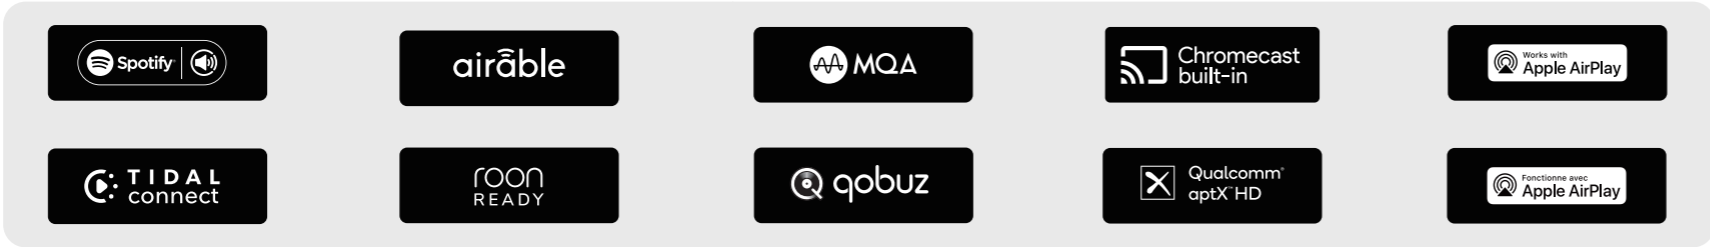

Google, Android, Google Home, Google Play, and Chromecast built-in are trademarks of Google LLC.

Being Roon Ready means that Rotel uses Roon streaming technology, for an incredible user interface, simple setup, rock-solid daily reliability, and the highest levels of audio performance, without compromise.

ALL-IN-ONE MUSIC SOLUTIONS

RAS-5000

Simplicity and performance meet in the Rotel RAS-5000 designed to effortlessly fit into your lifestyle and elevate your entertainment experience. Stream your favorite music from Spotify Connect, Tidal Connect, Internet Radio, or any service available on your computer, tablet, or mobile device via Airplay 2, Google Cast or Roon. Traditional sources are also supported using the analog, digital, aptX™ HD Bluetooth and PC-USB input connections. The rear USB also supports flash memory or an attached hard drive.