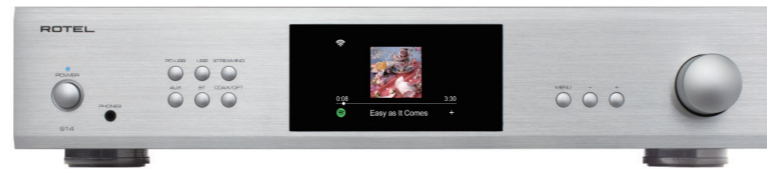

S14

The Rotel S14 Integrated Network Streamer is an all-in-one solution providing convenient, intuitive access to the near limitless catalog of online music. High resolution audio including MQA from Tidal and Qobuz is rendered with detailed precision through a 32-bit ESS DAC delivering 150 Watts of Class AB power into 4 ohms.